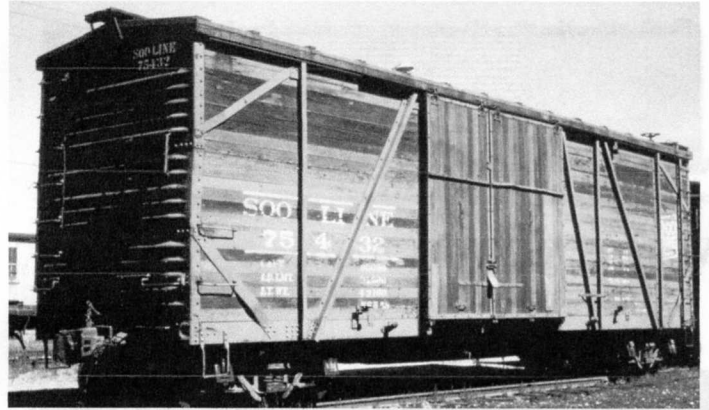

Timonium

Feb. 4-5, 2012

Cow Palace, State Fairgrounds

Exit 17 off I-83, 3rd Light Turn right on York Rd, 1/2 mile

Box 4997, Springfield MO 65808-4997

Autocars to Boxcars:

PM 88350 & 54600 Sealed Door Series --
 Soo 75400 Series 10' & 7' Door -- SSW
 45000/38500 Sealed Door -- IC
 166000/36500/39000 -- CV 42000/43000
 12' and 6' Door Series -- WIF 100 Series --
 CNJ 19000 Series -- THP&D 400 Series