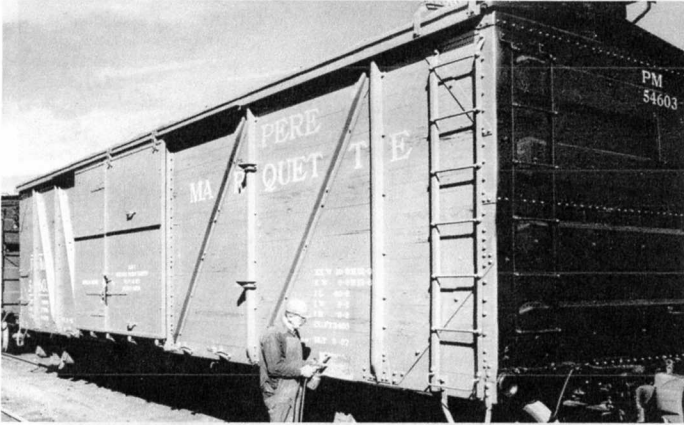

Timonium

Feb. 4-5, 2012

Cow Palace, State Fairgrounds

Exit 17 off I-83, 3rd Light Turn right on York Rd, 1/2 mile

Box 4997, Springfield MO 65808-4997

Autocars to Boxcars:

PM 88350 & 54600 Sealed Door Series --
 Soo 75400 Series 10' & 7' Door -- SSW
 45000/38500 Sealed Door -- IC
 166000/36500/39000 -- CV 42000/43000
 12' and 6' Door Series -- WIF 100 Series --
 CNJ 19000 Series -- THP&D 400 Series