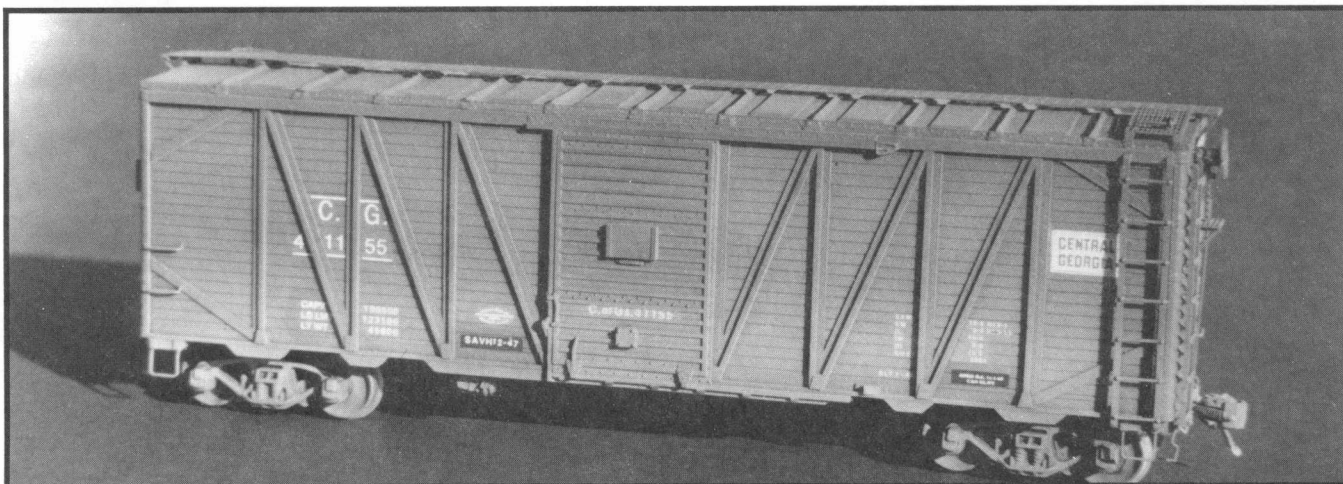

**SUNSHINE
MODELS**

10' IH War Emergency Boxcar for Southeastern Roads

In 1944, Pullman built War Emergency Boxcars with 10' interior height for five Southeastern roads: Atlanta & West Point, Birmingham Southern, Central of Georgia, Georgia and Western of Alabama. These were an identical design to the 10'6" IH cars found on several Midwestern roads--composite sides, 4/5 Dreadnaught ends with a "W" section corner post, steel paneled roof and modified AAR underframe. The design was developed to save scarce steel during World War II.

Sunshine provides these cars in the traditional gray castings. Masters are by Lloyd Keyser and Joe Pennington. Kits feature a solid roof, all detailing parts, full instructions and a Prototype Data Sheet. Etched stainless steel roofwalk, laterals and brake step come with the kit. Kits have specialized decals--many not available elsewhere. Birmingham Southern black and white and all white, A&WP "West Point Route" and C of Ga. logos included. Trucks and couplers are available separately.

- ✂
- ___ Kit #29.1 Atlanta and West Point WW II War Emergency Boxcar w/ etched metal running board, "West Point Route" logo, \$27
- ___ Kit #29.2 Birm'ham Southern WW II War Emergency Boxcar w/metal running board, black & white 1944-50s herald, \$27
- ___ Kit #29.3 Birm'ham Southern WW II War Emergency Boxcar w/metal running board, all white 1950s-60s herald. \$27
- ___ Kit #29.4 Central of Georgia WW II War Emergency Boxcar w/ etched metal running board, small box logo, \$27
- ___ Kit #29.5 Georgia WW II War Emergency Boxcar with etched metal running board, \$27
- ___ Kit #29.6 Western of Alabama WW II War Emergency Boxcar with etched metal running board, \$27
- ___ Part #TP 40 Plastic, black, non-magnetic, A.R.A. design five coil spring (two outside) trucks with steel wheelsets, \$5.00
- ___ Part #D.1, Kadee #5 couplers, one set, with kit \$1.25