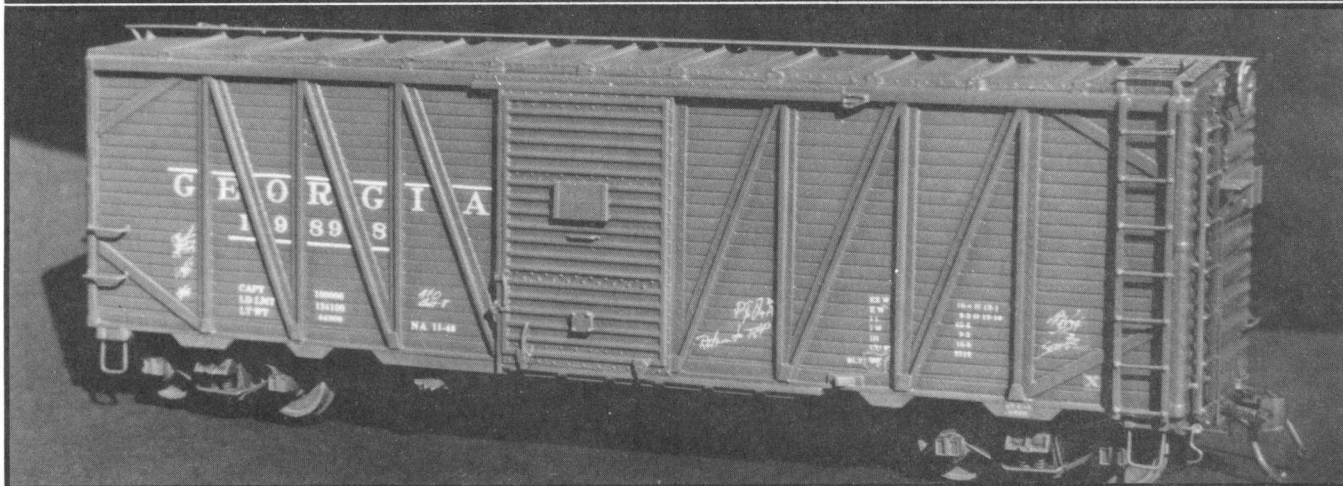

**SUNSHINE
MODELS**

10' IH War Emergency Boxcar for Southeastern Roads

In 1944, Pullman built War Emergency Boxcars with 10' interior height for five Southeastern roads: Atlanta & West Point, Birmingham Southern, Central of Georgia, Georgia and Western of Alabama. These were an identical design to the 10'6" IH cars found on several Midwestern roads--composite sides, 4/5 Dreadnaught ends with a "W" section corner post, steel paneled roof and modified AAR underframe. The design was developed to save scarce steel during World War II.

Sunshine provides these cars in the traditional gray castings. Masters are by Lloyd Keyser and Joe Pennington. Kits feature a solid roof, all detailing parts, full instructions and a Prototype Data Sheet. Etched stainless steel roofwalk, laterals and brake step come with the kit. Kits have specialized decals--many not available elsewhere. Birmingham Southern black and white and all white, A&WP "West Point Route" and C of Ga. logos included. Trucks and couplers are available separately.

- ✂
- ___ Kit #29.1 Atlanta and West Point WW II War Emergency Boxcar w/ etched metal running board, "West Point Route" logo, \$27
- ___ Kit #29.2 Birm'ham Southern WW II War Emergency Boxcar w/metal running board, black & white 1944-50s herald, \$27
- ___ Kit #29.3 Birm'ham Southern WW II War Emergency Boxcar w/metal running board, all white 1950s-60s herald. \$27
- ___ Kit #29.4 Central of Georgia WW II War Emergency Boxcar w/ etched metal running board, small box logo, \$27
- ___ Kit #29.5 Georgia WW II War Emergency Boxcar with etched metal running board, \$27
- ___ Kit #29.6 Western of Alabama WW II War Emergency Boxcar with etched metal running board, \$27
- ___ Part #TP 40 Plastic, black, non-magnetic, A.R.A. design five coil spring (two outside) trucks with steel wheelsets, \$5.00
- ___ Part #D.1, Kadee #5 couplers, one set, with kit \$1.25