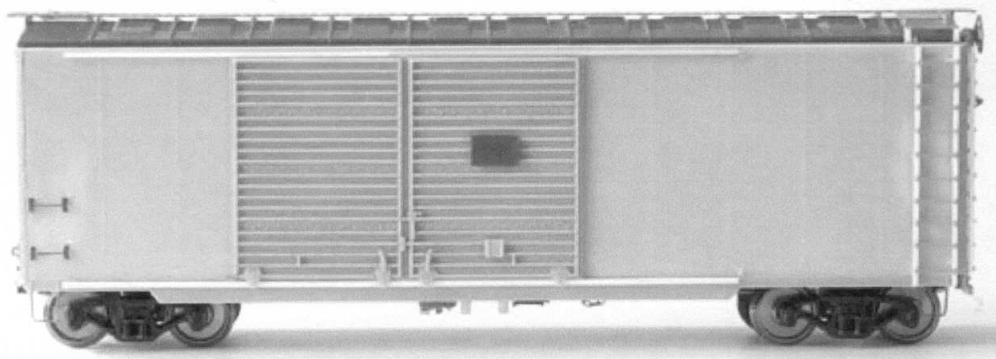

SUNSHINE 4018

SPEEDWITCH MEDIA

SPEEDWITCH MODELS

Home | Books | Journal | **Models** | Decals | About

*NEVER RELEASED BY SUNSHINE
BUT, AS SHOWN HERE, AVAILABLE
FROM SPEEDWITCH.*

Models

KC104 - Gulf, Mobile & Ohio 35200 series Auto Cars

The Gulf, Mobile & Ohio received fifty automobile cars (nos. 35200-35249) from American Car & Foundry in 1942. The cars had automobile loading devices and carried "The Rebel Route" slogan. They also used the rather quirky ten-rung ladders favored by the GM&O during this period.

The kits are complete "kitbashes-in-a-box" that include an undecorated Branchline Trains box car kit plus the necessary parts to build a prototypically accurate model, including ladders and tubes for the tie-downs for the auto racks.